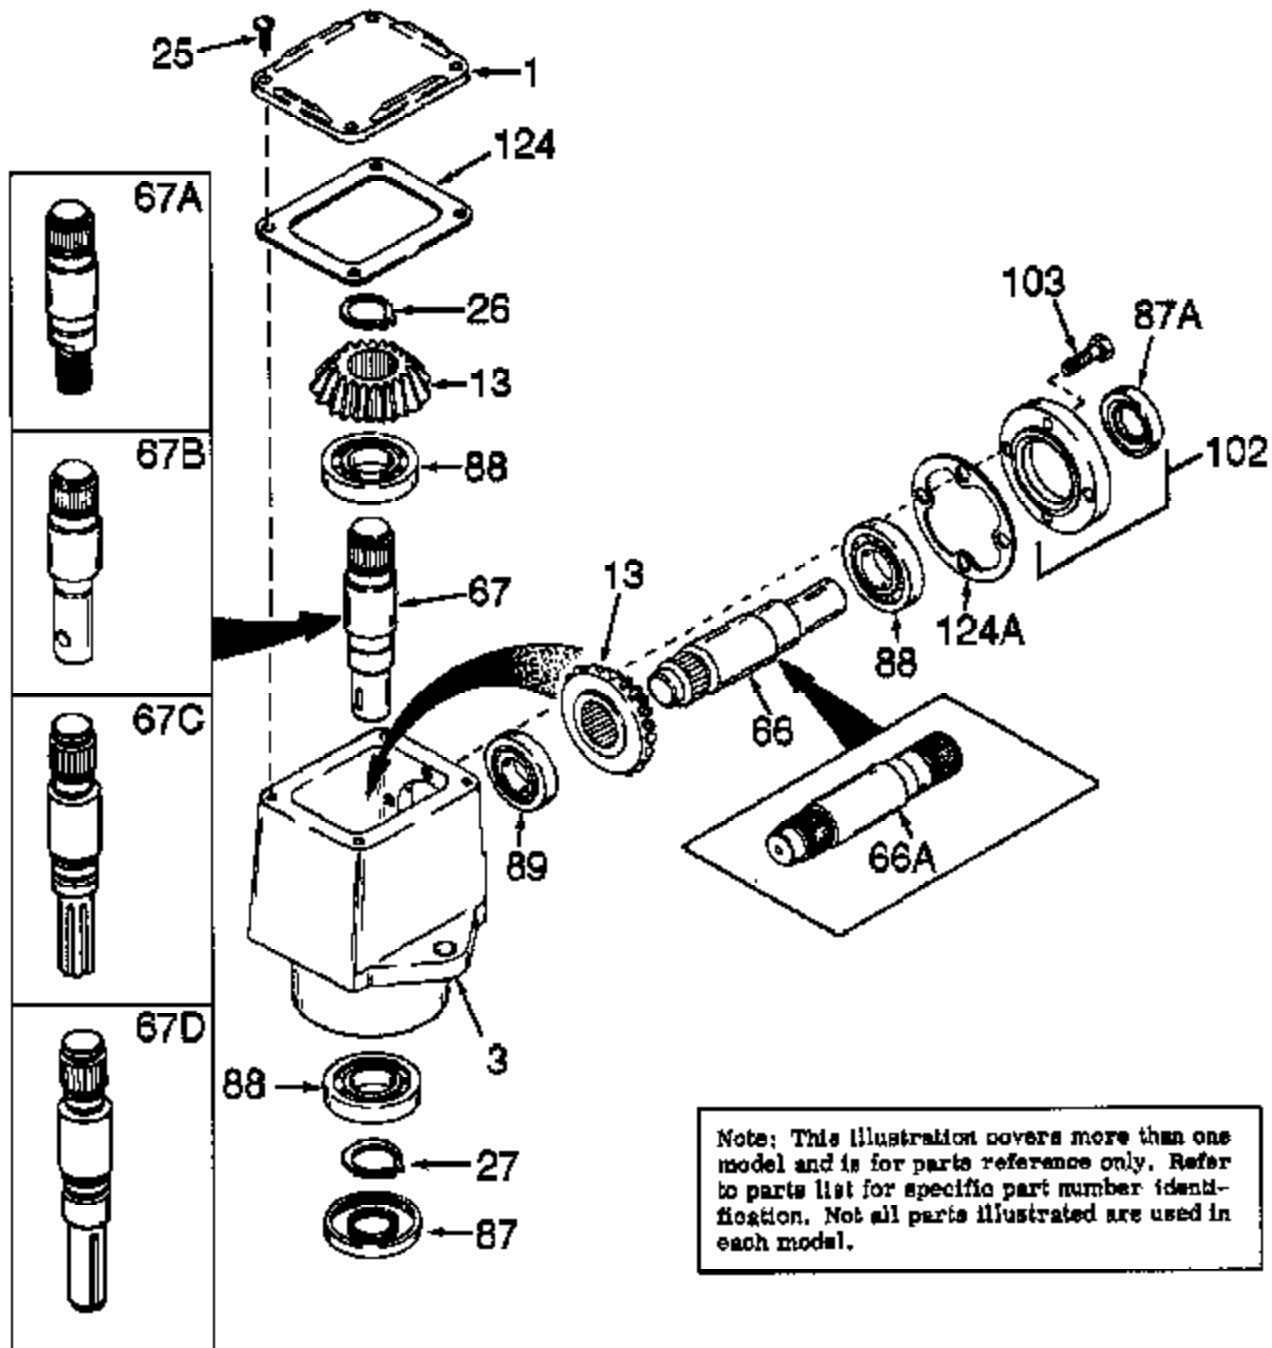

JOIST

SICHER IST DAS:
DAS ORIGINAL

**NOTE: PARTS NOT ILLUSTRATED
OR LISTED ARE SUPPLIED BY
EQUIPMENT MANUFACTURER.**

Note: This illustration covers more than one model and is for parts reference only. Refer to parts list for specific part number identification. Not all parts illustrated are used in each model.

Ref #	Part Number	Qty	Description
1	772035		Left Hand Cover
3	770026		Right Angle Drive Housing
13	778046		Miter Gear
25	792025		Screw, 10-24 x 1/2"
26	788018		Snap Ring
27	788019		Snap Ring
66A	776062		Input Pinion Shaft
67	776095		Output Shaft
87A	788031		Oil Seal
87	788029		Oil Seal
88	780034		Ball Bearing
89	780024		Ball Bearing
102	786029		Retainer Cap & Seal (Incl. 87A & 103)
103	792043		Screw, 1/4-20 x 1"
124A	788030B		Cap Gasket
124	788028		Cover Gasket

RAD-1850-P91 Page 2 of 2
Peerless